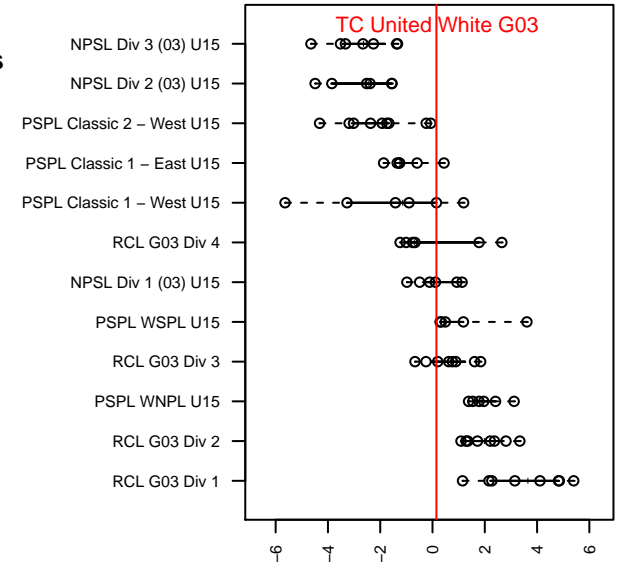

TC United White G03

Thurston County United
 Lacey, WA
 G03 total strength=1370
 attack=6.62 defense=7.83
 fall league = PSPL Classic 1 – West U15
 notes= Jorgenson 2017

alt names used:
 TC United G03 – White Jorgenson
 TC United G03 White
 TC United G03 – White Jorgenson

Venues played:
 2017 Crossfire Select U15 Silver
 2017 PSPL Classic 1 – West U15
 2017 PSPL Fall Classic – West U15

TC United White G03
 Dots are actual minus expected GF (blue circles) and GA (red triangles).
 Blue line is smoothed change in attack strength. Red is smoothed change in defense strength.

**attack and defense variance (black dot)
relative to other teams
and top 10 in region**

**attack and defense rating
relative to others at age
and all opponents in last 13 months**

Performance relative to 13 month average